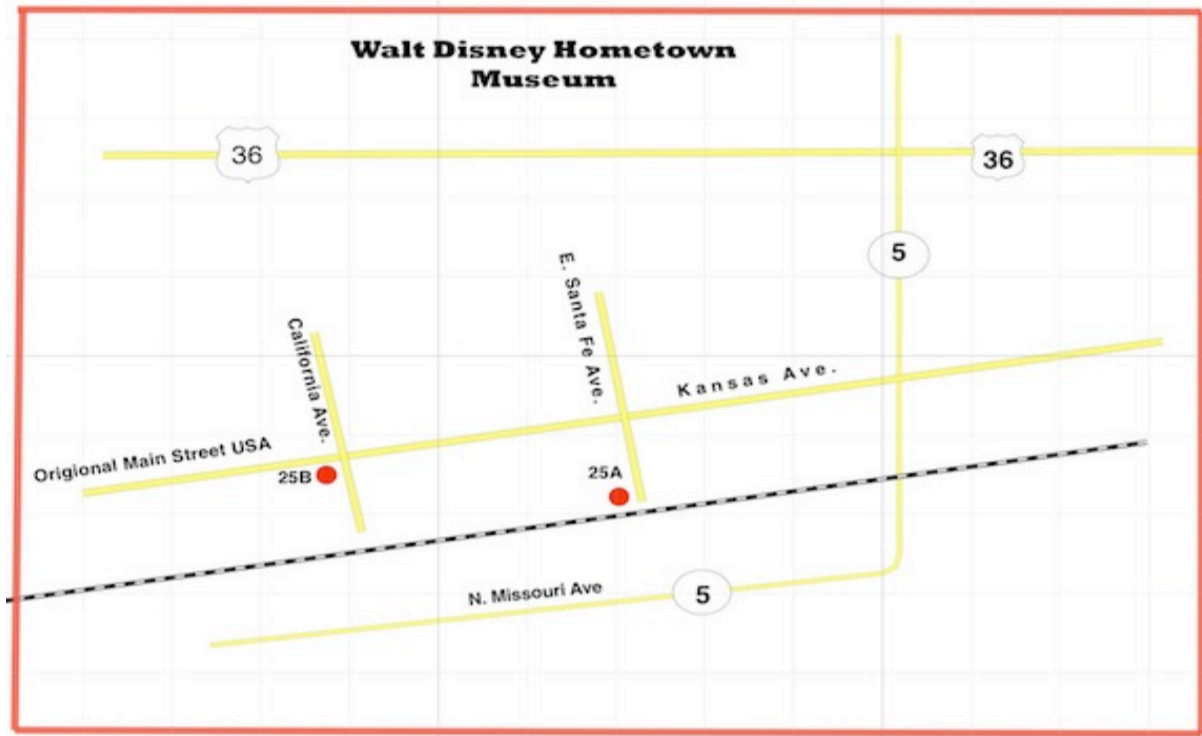

SILVERRAILS COUNTRY.COM

● 32A

Rainbow Basin Trail

Marceline

Kirksville

Map is not to scale

Chicago (6 Hr. 25 Min.)

Santa Fe Lake

Heartland and Heartland Dairy

La Plata

Hannibal

Macon

Excello

Moberly

Kansas City (3 Hr. 11 Min.)

St. Louis (3 Hr. 27 Min.)