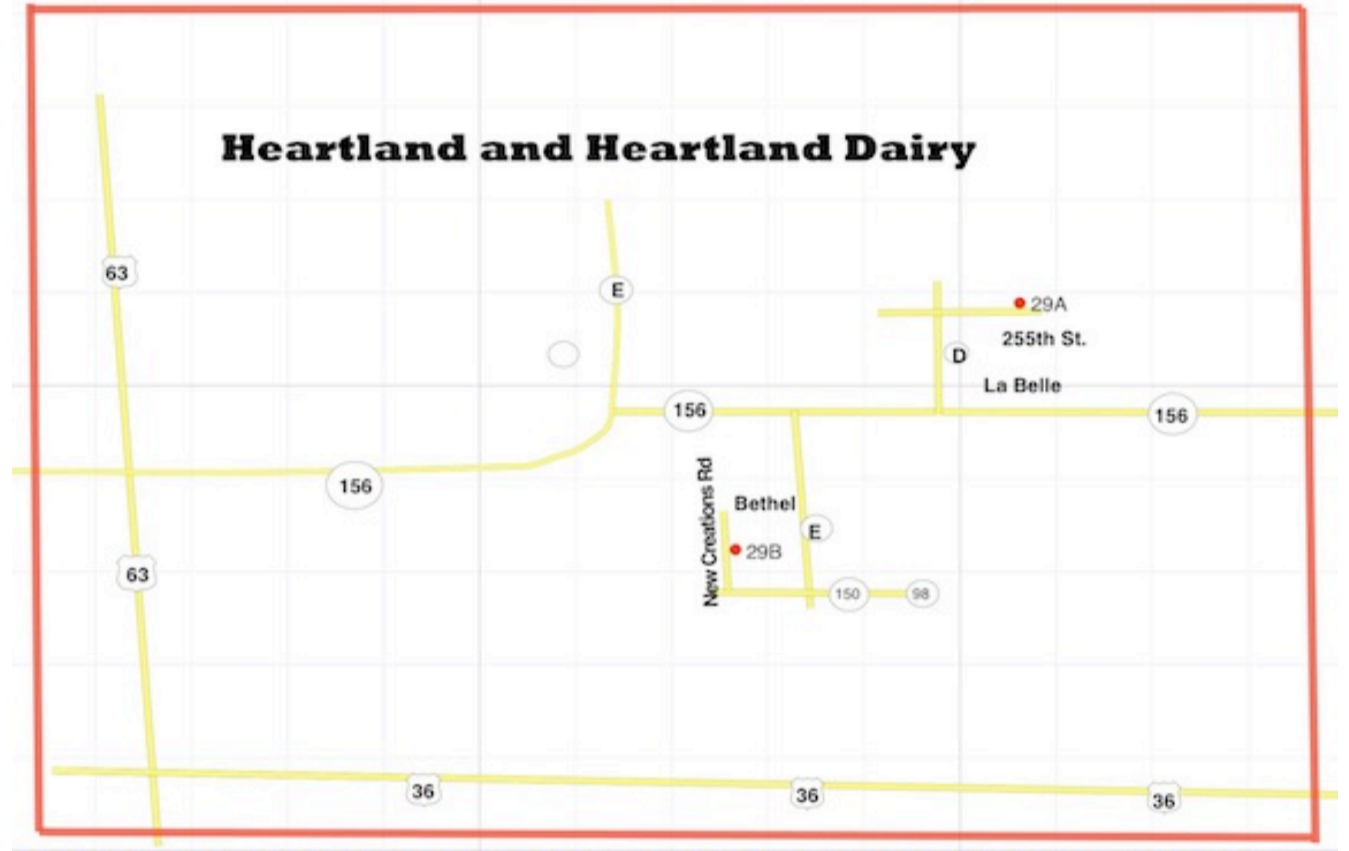

SILVERRAILS COUNTRY.COM

● 32A

Rainbow Basin Trail

Marceline

Kirksville

Map is not to scale

Chicago (6 Hr. 25 Min.)

Santa Fe Lake

Heartland and Heartland Dairy

La Plata

Hannibal

Macon

Excello

Moberly

Kansas City (3 Hr. 11 Min.)

St. Louis (3 Hr. 27 Min.)